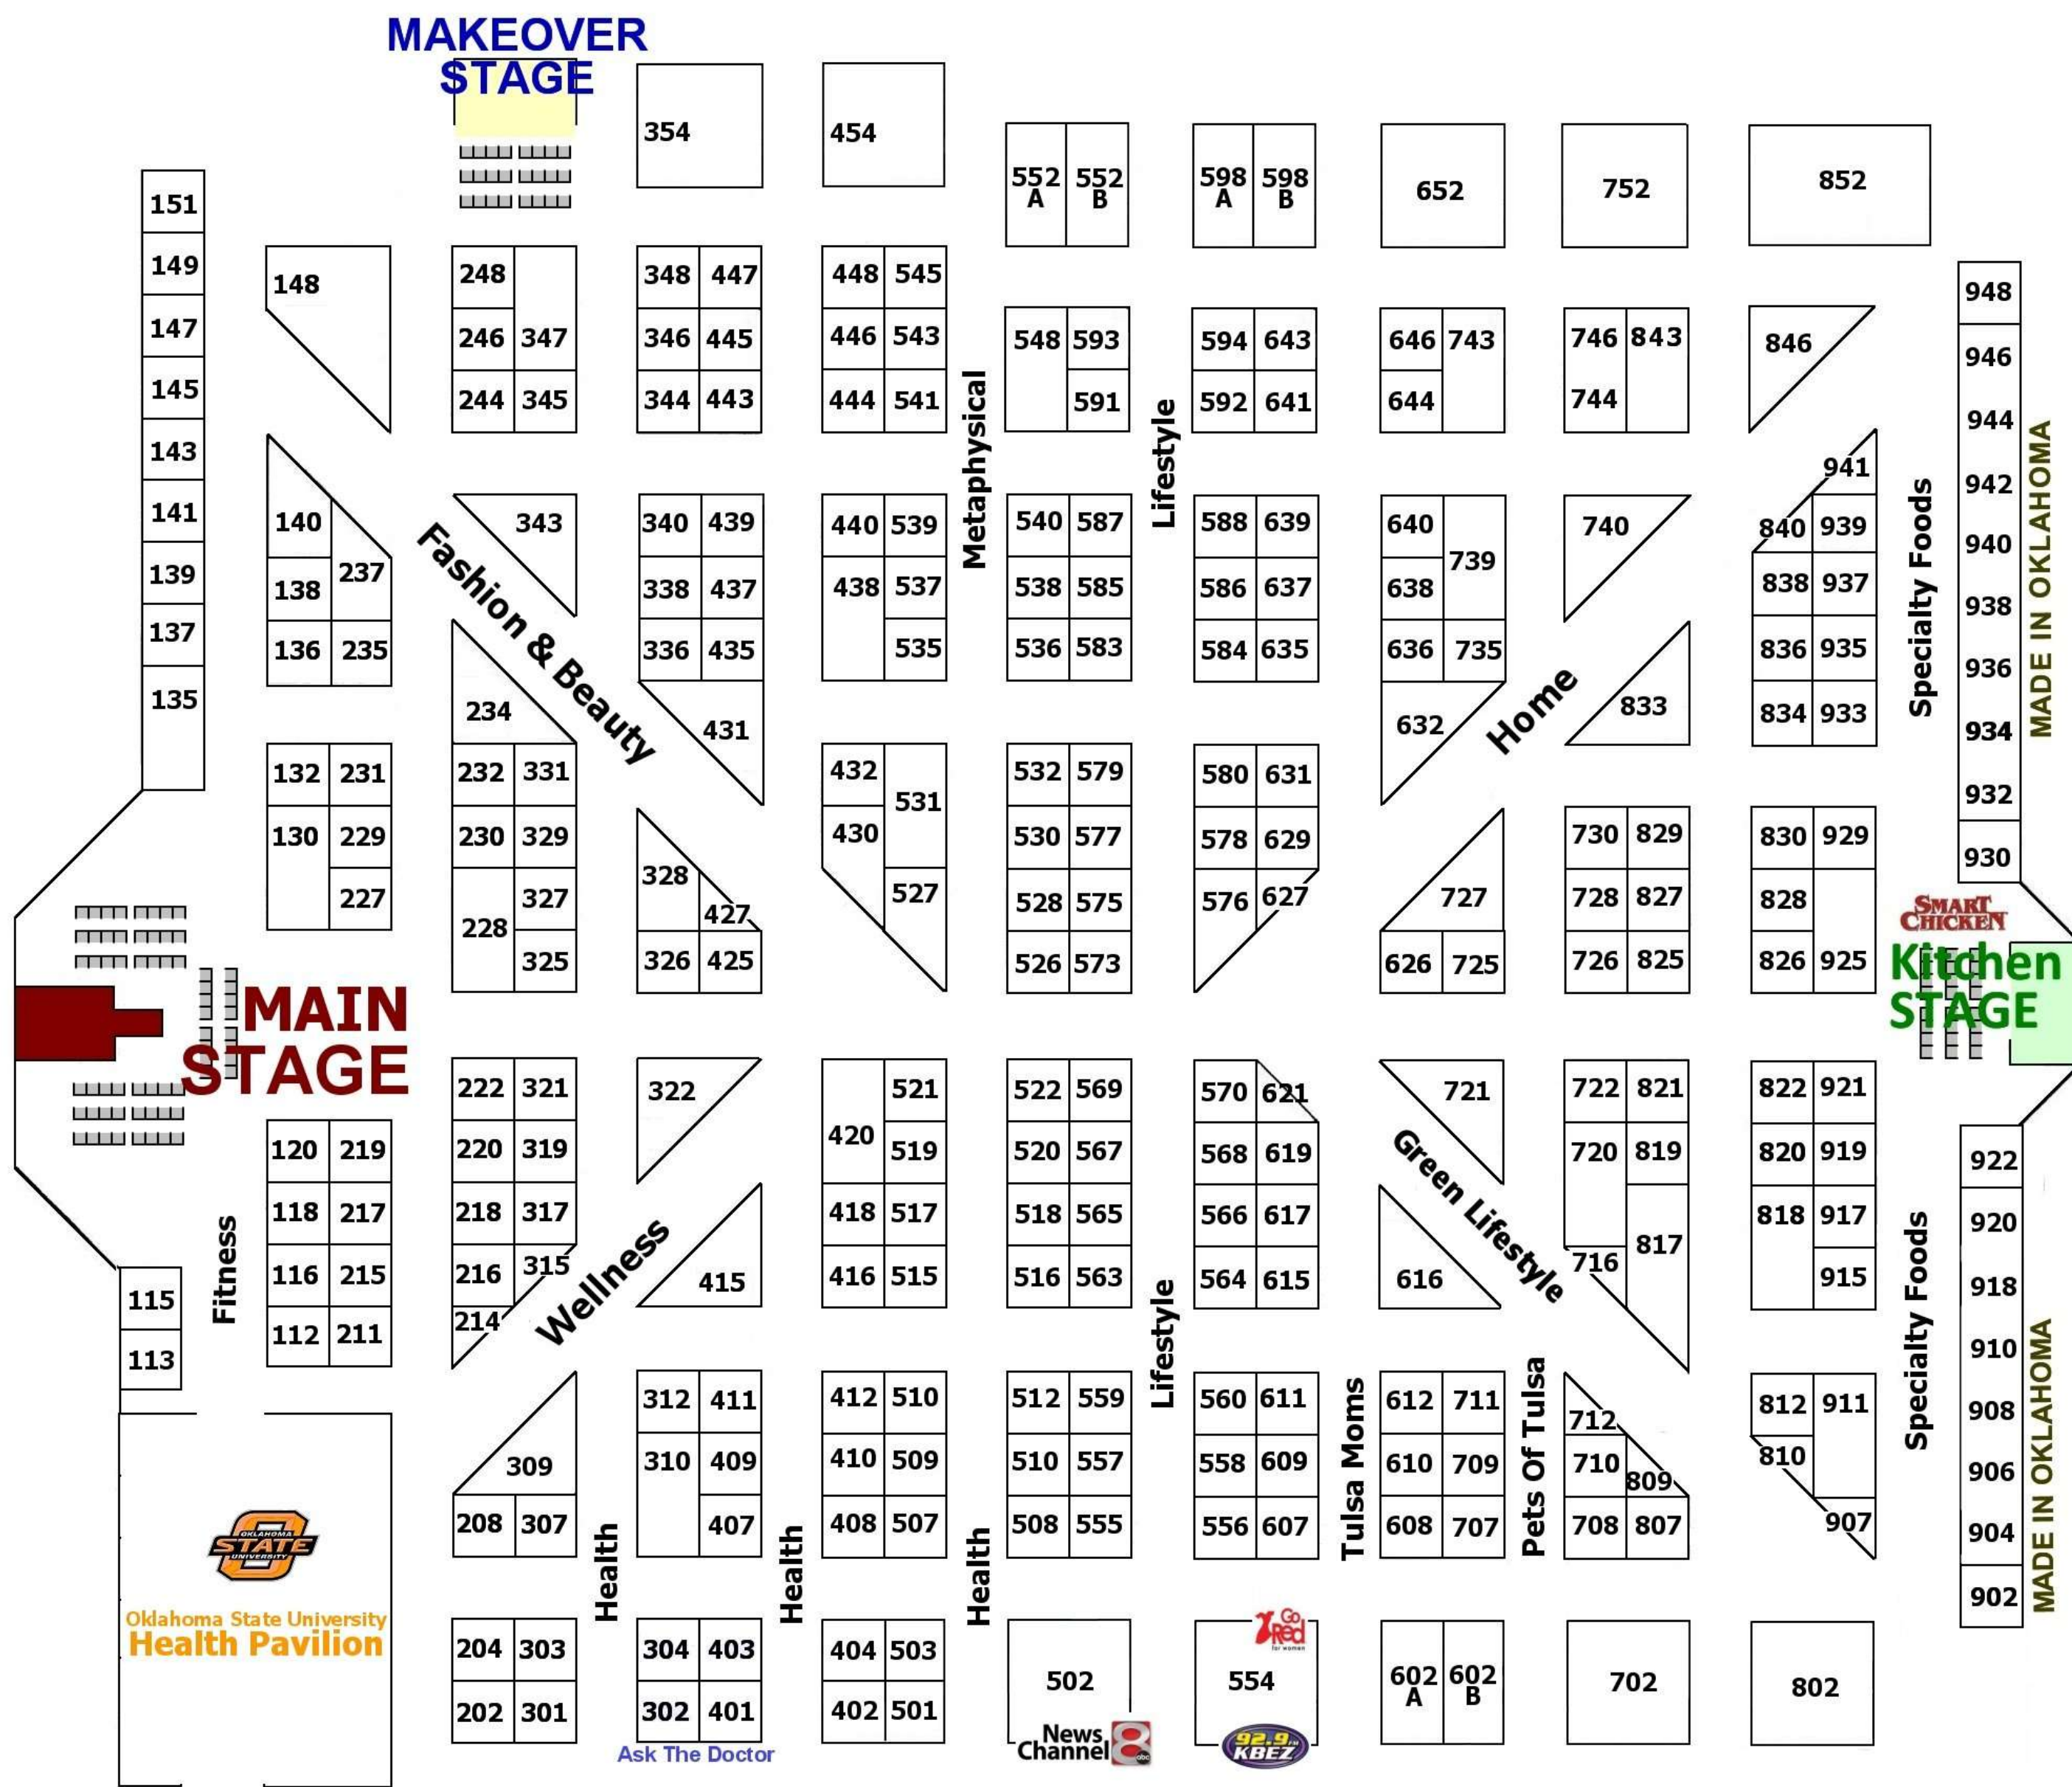

TULSA 2011 WOMEN'S LIVING EXPO

FLOORPLAN - EXHIBIT BOOTHS

NORTH ENTRANCE

MAIN ENTRANCE