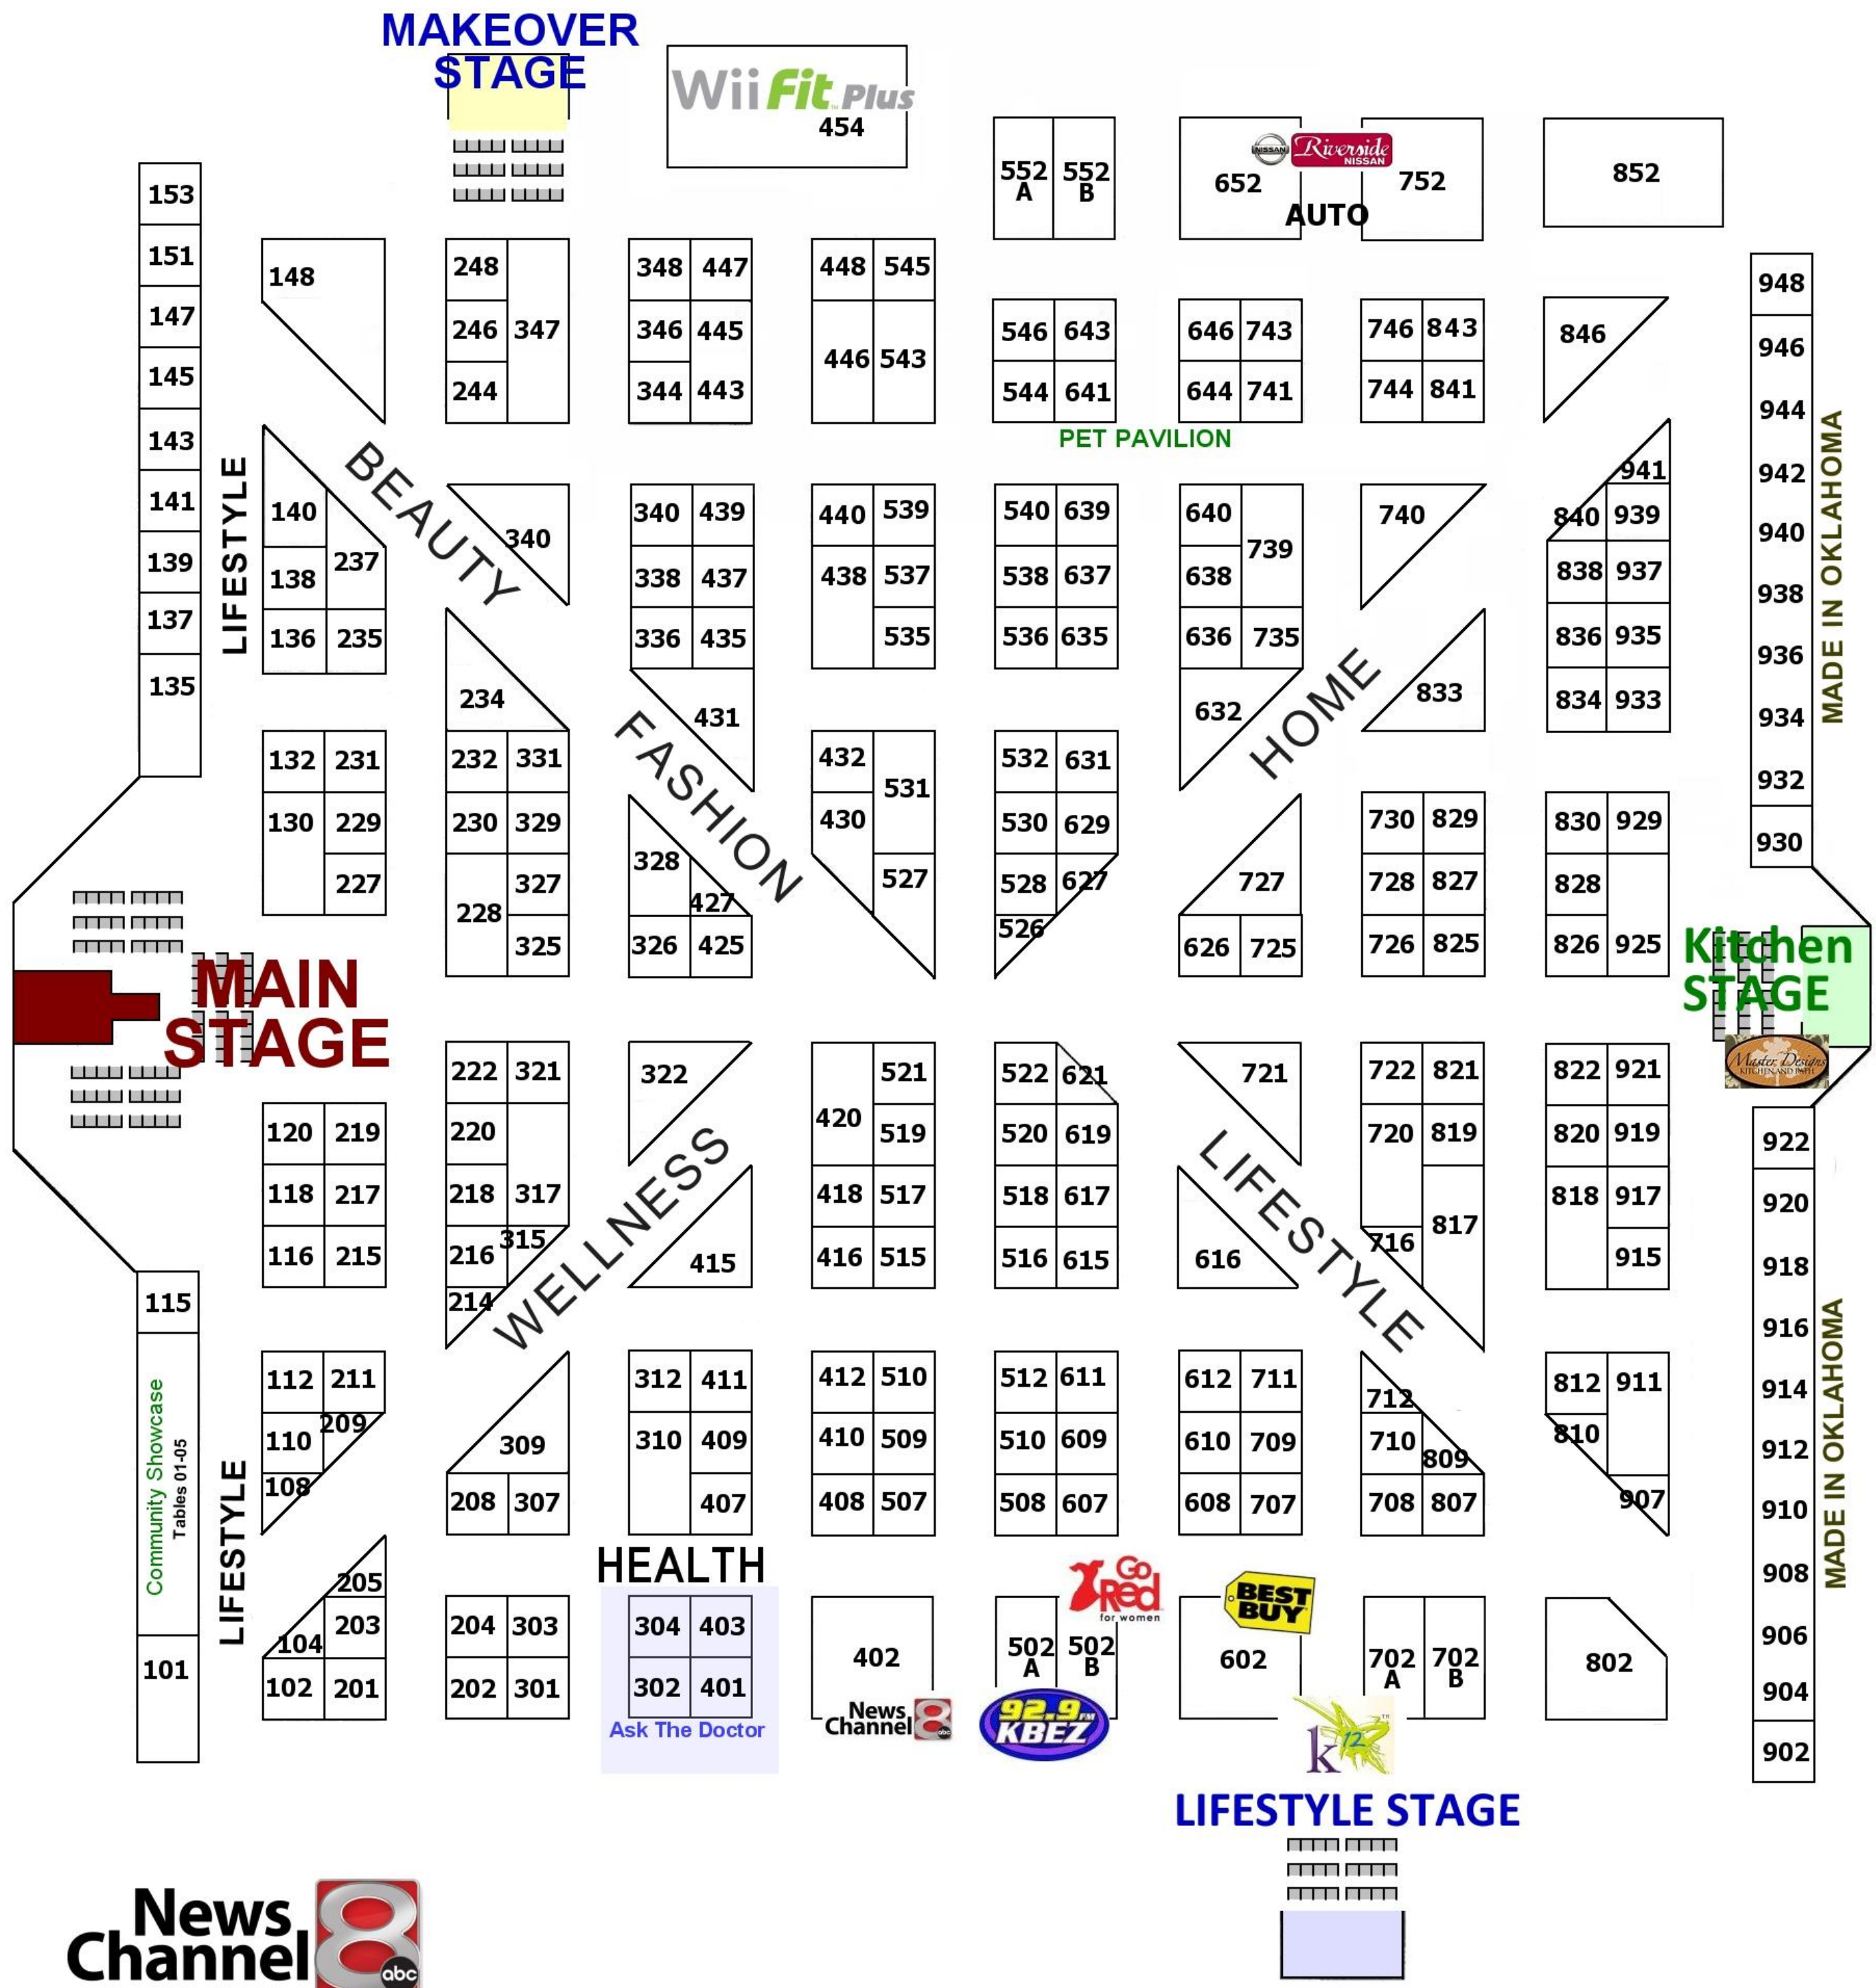

FLOORPLAN

TULSA WOMEN'S LIVING EXPO 2010

FEB 12th - 14th 2010, at Expo Square Quik Trip Center-Upper Level

NORTH ENTRANCE

MAIN ENTRANCE