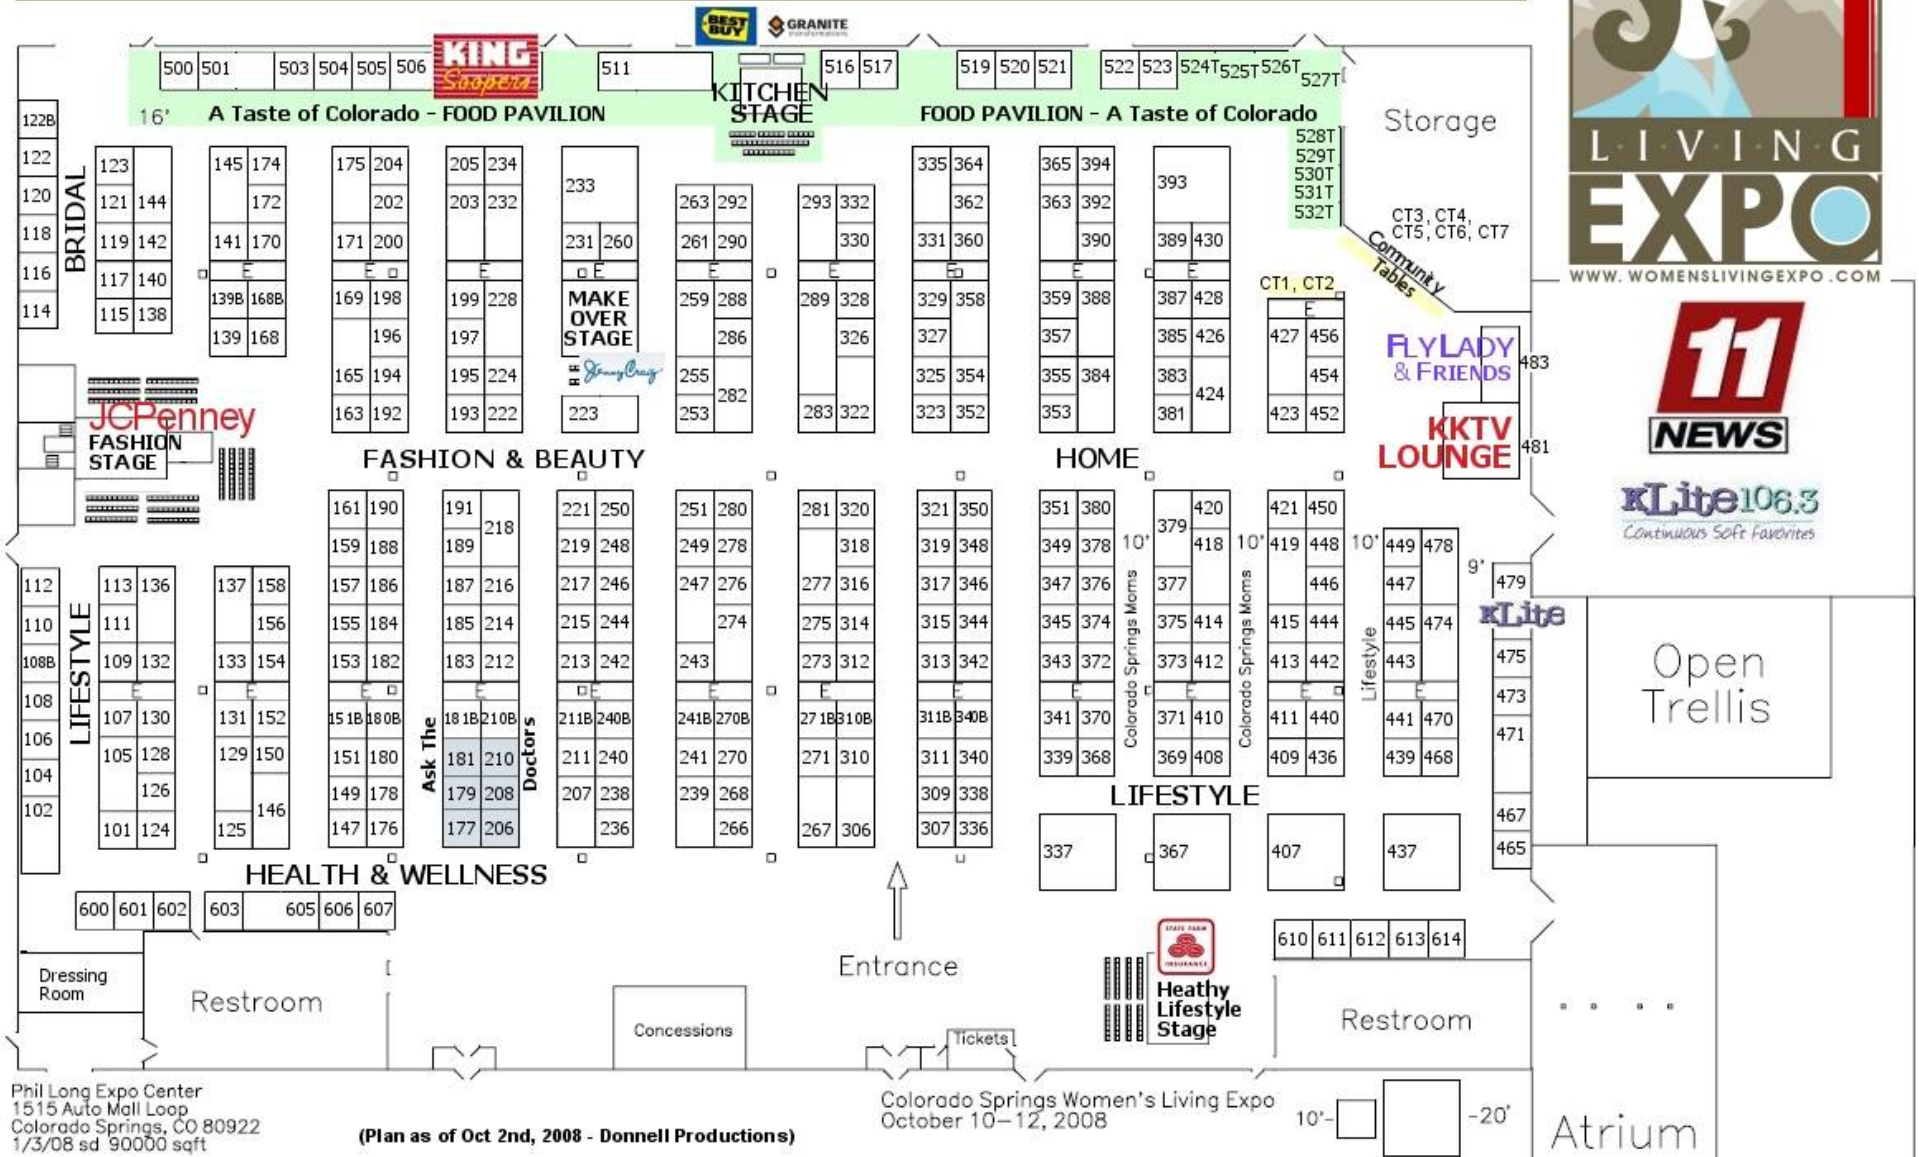

FLOOR PLAN

WOMEN'S LIVING EXPO

Colorado Springs - Oct. 10th - 12th

Phil Long Expo Center
 1515 Auto Mall Loop
 Colorado Springs, CO 80922
 1/3/08 sd 90000 sqft

(Plan as of Oct 2nd, 2008 - Donnell Productions)

Colorado Springs Women's Living Expo
 October 10-12, 2008